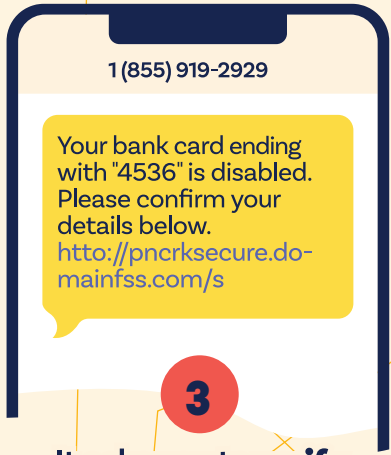

How do you spot a PHISHING TEXT MESSAGE?

1

It asks you to click unusual links

2

It uses high pressure language

3

It asks you to verify personal information

Don't be fooled. If you're ever in doubt about a text, just ignore it and call the number on the back of your card.